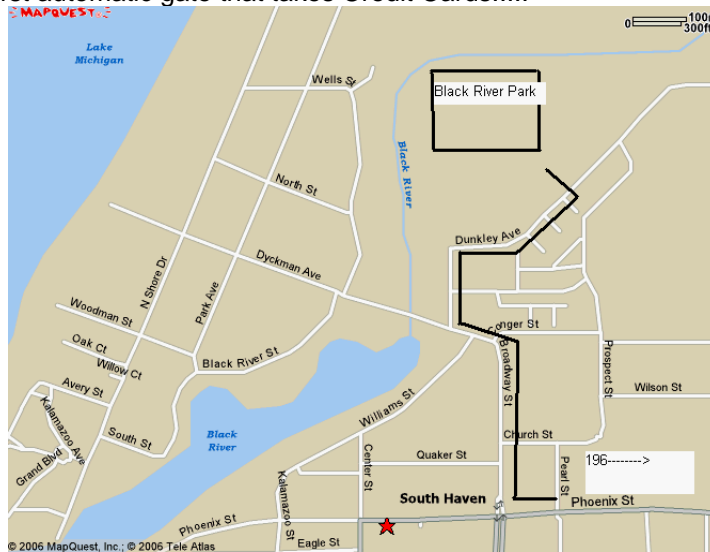

South Haven

(Above Map) Get off Exit #20 and head west into South Haven. Turn Right on Broadway.

Below Map) Follow signs to Boat Launch in Black River Park. The Entrance has a automatic gate that opens when you deposit the entrance fee. The first automatic gate that takes Credit Cards.....

Below Map) From the Boat Ramp, head west and follow the river to the lake. The Drawbridge has about 13 feet of clearance depending how high or low the level of the water. An Operator is on duty. The South Haven Municipal Marina is located down river. The North Municipal Marina is marked on the map. The South Municipal is directly across the river.