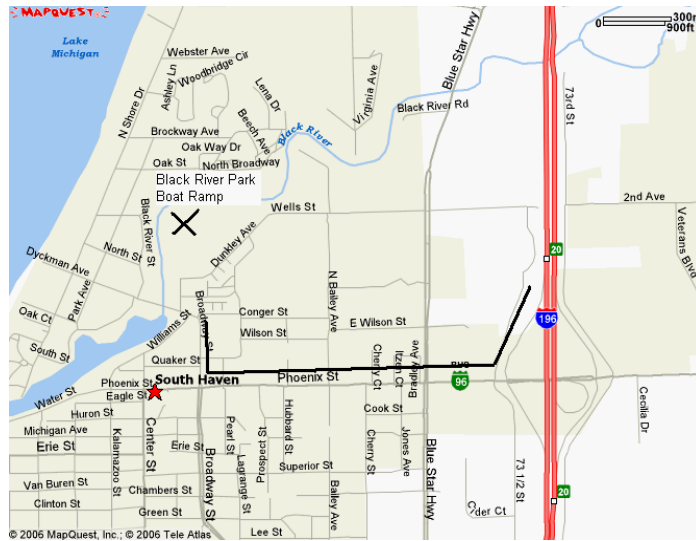

South Haven

(Above Map) Get off Exit #20 and head west into South Haven. Turn Right on Broadway.

Below Map) Follow signs to Boat Launch in Black River Park. The Entrance has a automatic gate that opens when you deposit the entrance fee. The first automatic gate that takes Credit Cards.....

Below Map) From the Boat Ramp, head west and follow the river to the lake. The Drawbridge has about 13 feet of clearance depending how high or low the level of the water. An Operator is on duty. The South Haven Municipal Marina is located down river. The North Municipal Marina is marked on the map. The South Municipal is directly across the river.