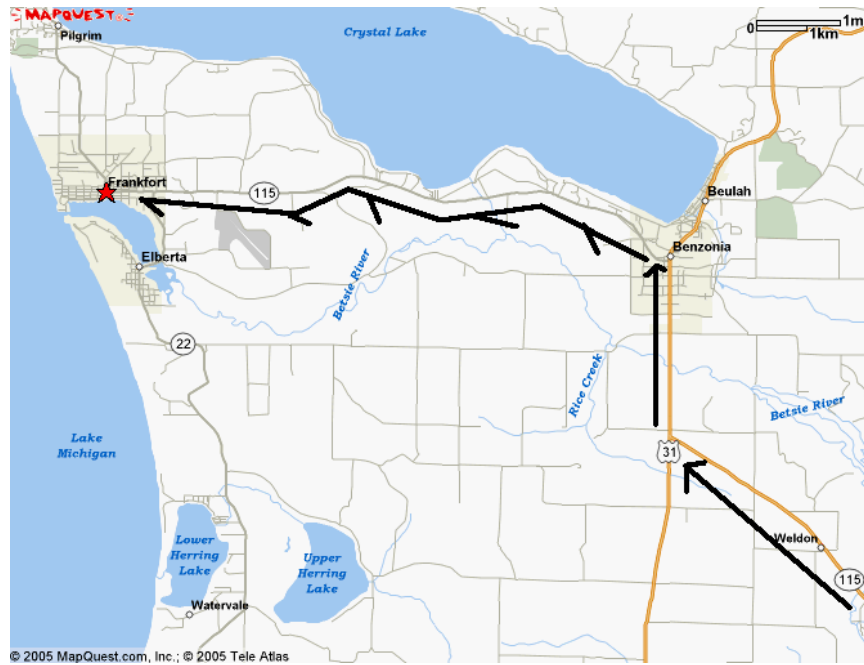

# Frankfort

Where 115 and 31 connect (how you get here is up to you) travel north on 31 until you get to 115 and turn left (west) into Frankfort.

When you enter into Frankfort, turn left on 9th Street or a less congested route is turn left on 22 and then right on Main St. (1st road on the right) to the Boat Ramp.