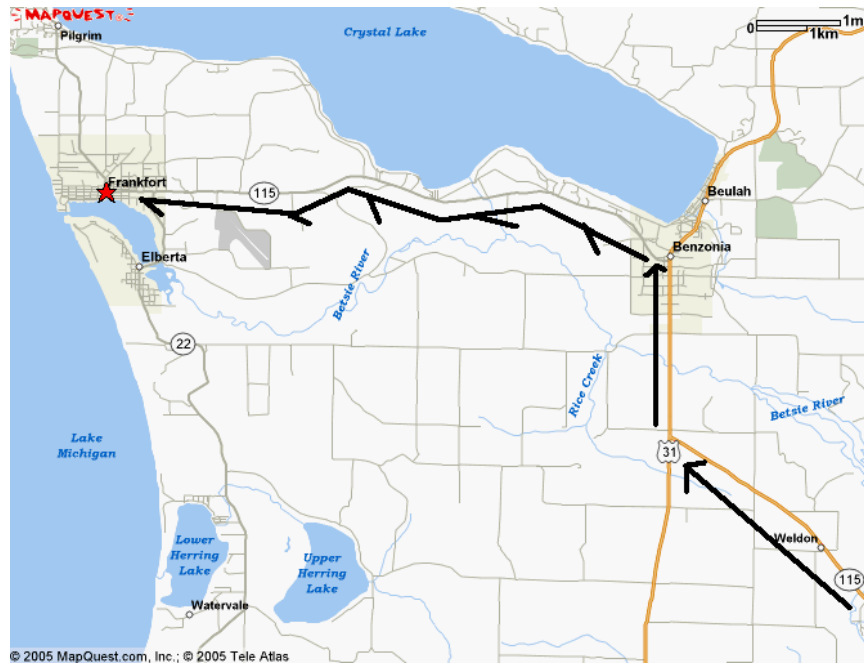

Frankfort

Where 115 and 31 connect (how you get here is up to you) travel north on 31 until you get to 115 and turn left (west) into Frankfort.

When you enter into Frankfort, turn left on 9th Street or a less congested route is turn left on 22 and then right on Main St. (1st road on the right) to the Boat Ramp.